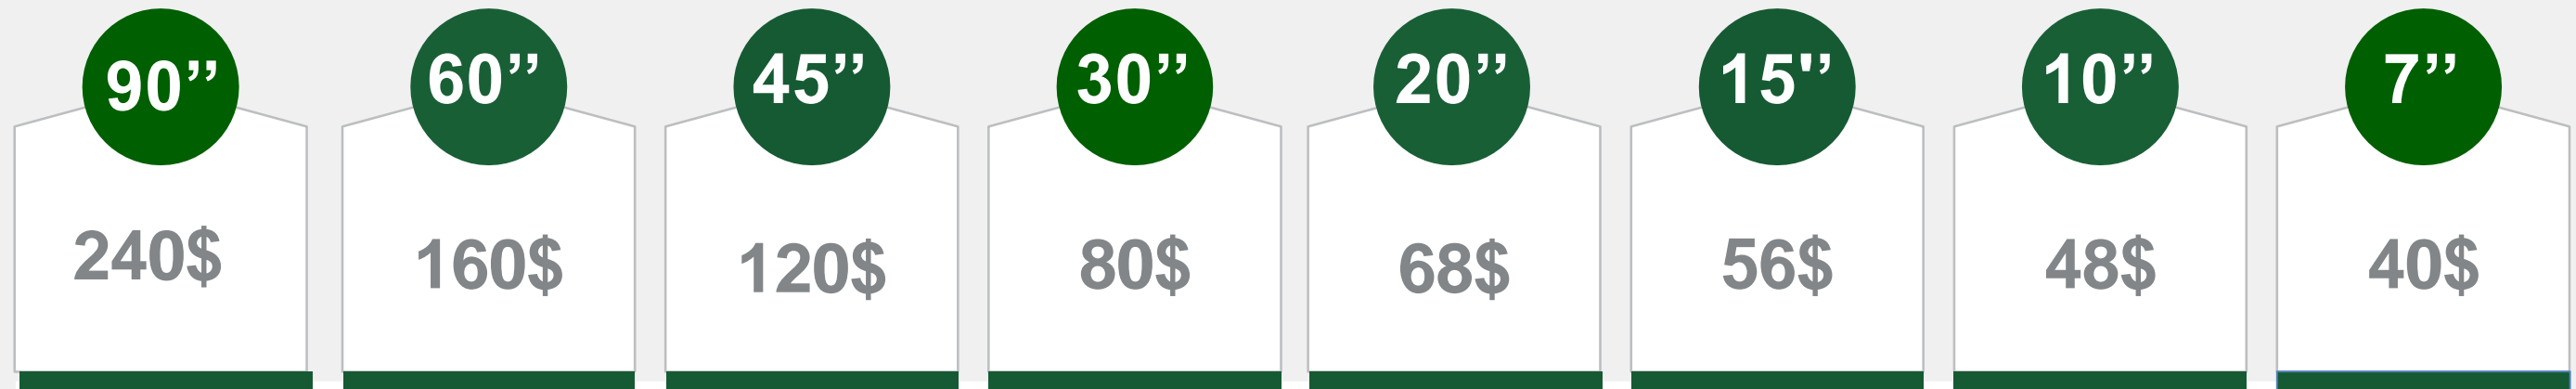

رؤيا  
102.1

**Rate card- 2019**

## Voice Over

Production cost for one voice over : **200 USD**

## Road Show

Live coverage / Duration: 1 hour & 30minutes 60

Promotional

**USD 4,000 NET**

Production fees : 1000 USD